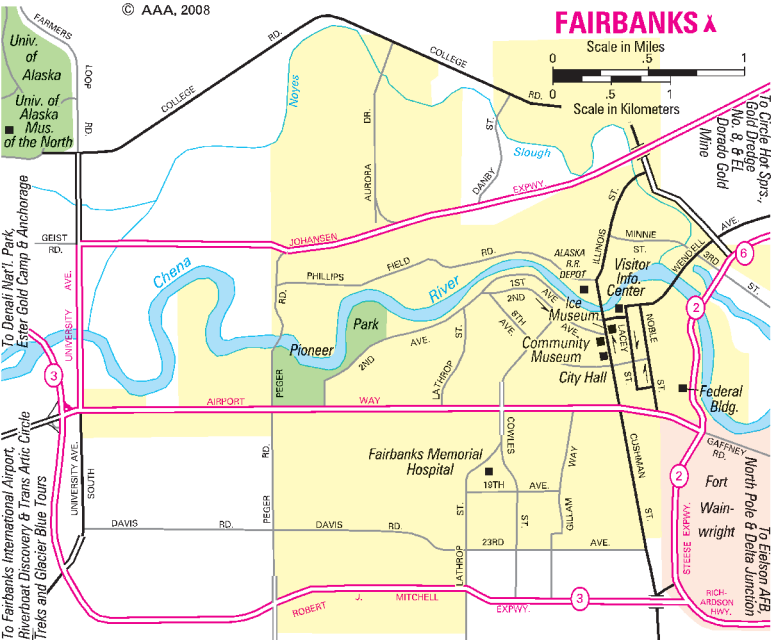

FAIRBANKS λ

To Denali Nat'l. Park, Ester Gold Camp & Anchorage

To Fairbanks International Airport, Riverboat Discovery & Trans. Arctic Circle Treks and Glacier Blue Tours

To Circle Hot Spgs., Gold Dredge No. 8, & El Dorado Gold Mine

To Eielson AFB, North Pole & Delta Junction

FARMERS RD.

Univ. of Alaska

Univ. of Alaska Mus. of the North

LOOP RD.

COLLEGE RD.

COLLEGE

NOYES

WENDELL AVE.

3RD ST.

6

2

2

3

UNIVERSITY AVE.

SOUTH

DAVIS RD.

PEGER RD.

DAVIS RD.

FAIRBANKS MEMORIAL HOSPITAL

COMBES ST.

19TH AVE.

23RD AVE.

GILLAM WAY