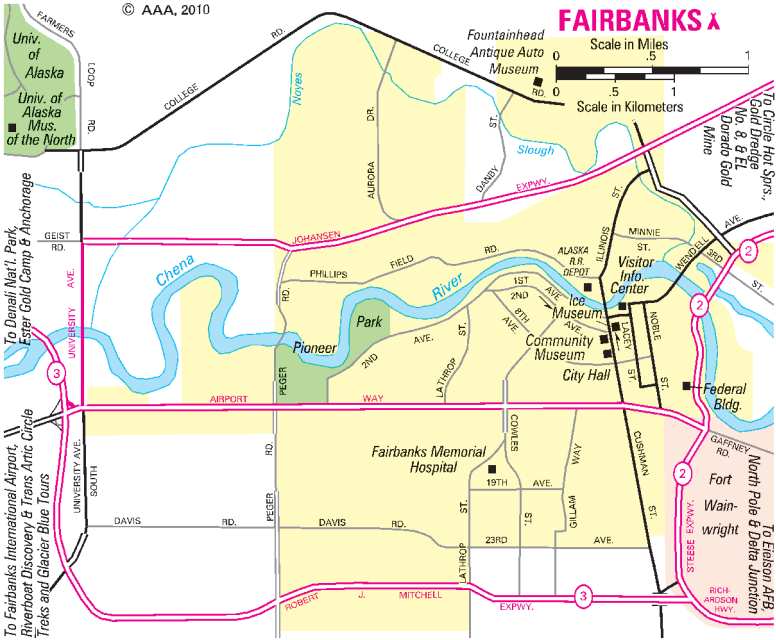

FAIRBANKS X

To Denali Nat'l. Park,
Ester Gold Camp & Anchorage

To Fairbanks International Airport,
Riverboat Discovery & Trans Arctic Circle
Trek and Glacier Blue Tours

FARMERS RD.
Loop RD.
Univ. of Alaska
Univ. of Alaska Mus. of the North

COLLEGE RD.
Noyes Slough
AURORA DR.
DANBY ST.
Fountainhead Antique Auto Museum

Chena River
Pioneer Park
AIRPORT WAY
JOHANSEN RD.
PHILLIPS FIELD RD.
2ND AVE.
LATHROP ST.
PEGER RD.

UNIVERSITY AVE.
SOUTHON RD.
DAVIS RD.
FAIRBANKS MEMORIAL HOSPITAL
19TH AVE.
23RD AVE.
LATHROP ST.
COWLES ST.
GILLAM WAY
CUSHMAN ST.

EXPWY.
ILLINOIS ST.
MINNIE ST.
WENDELL ST.
Noble St.
LACEY ST.
ICE MUSEUM
COMMUNITY MUSEUM
CITY HALL
VISITOR INFO. CENTER
ALASKA R.R. DEPOT
FEDERAL BLDG.
STEESE EXPWY.
ROBERT J. MITCHELL EXPWY.

To Circle Hot Spgs.,
Gold Dredge
No. 8, 9 & EL
Dorado Gold Mine

To Elselson AFB,
North Pole & Delta Junction

RICH ARDSON HWY.