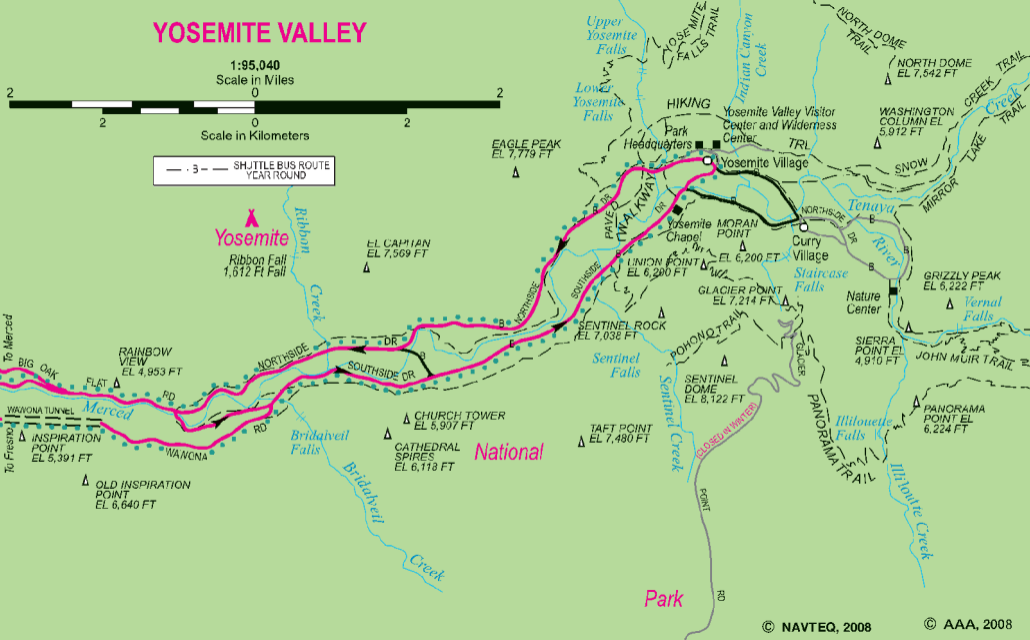

YOSEMITE VALLEY

1:95,040
Scale in Miles

Scale in Kilometers

— 3 — SHUTTLE BUS ROUTE
YEAR ROUND

Yosemite
Ribbon Fall
1,612 Ft Fall

EL CAPITAN
EL 7,569 FT

EAGLE PEAK
EL 7,779 FT

Yosemite Valley Visitor
Center and Wilderness
Center
Yosemite Village

WASHINGTON
COLUMN EL
5,912 FT

GRIZZLY PEAK
EL 6,222 FT

GLACIER POINT
EL 7,214 FT

SIERRA POINT EL
4,910 FT

TAFT POINT
EL 7,480 FT

CHURCH TOWER
EL 5,997 FT

CATHEDRAL
SPIRES
EL 6,118 FT

PANORAMA
POINT EL
6,224 FT

OLD INSPIRATION
POINT
EL 6,640 FT