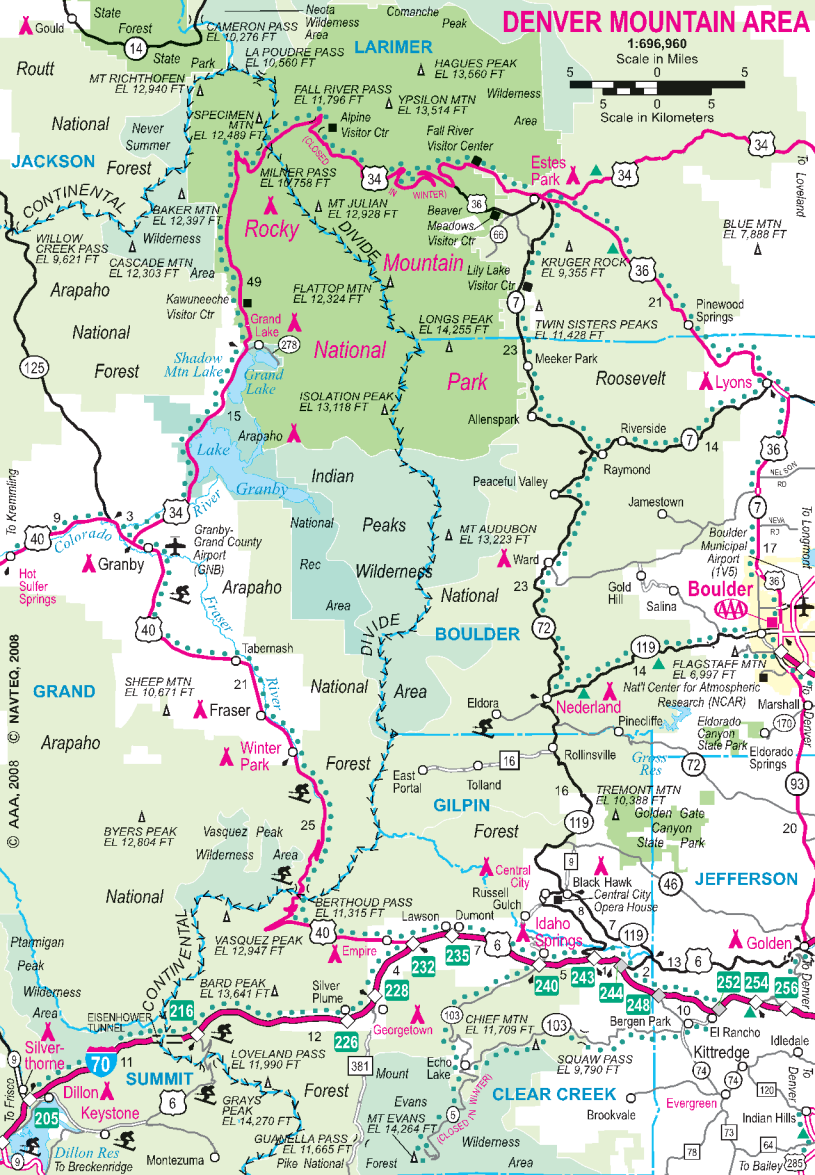

DENVER MOUNTAIN AREA

1:696,960

Scale in Miles

Scale in Kilometers

© AAA, 2008 © NAVTEC, 2008

To Frisco
To Breckenridge
To Bailey

To Loveland
To Longmont
To Denver
To Denver
To Denver