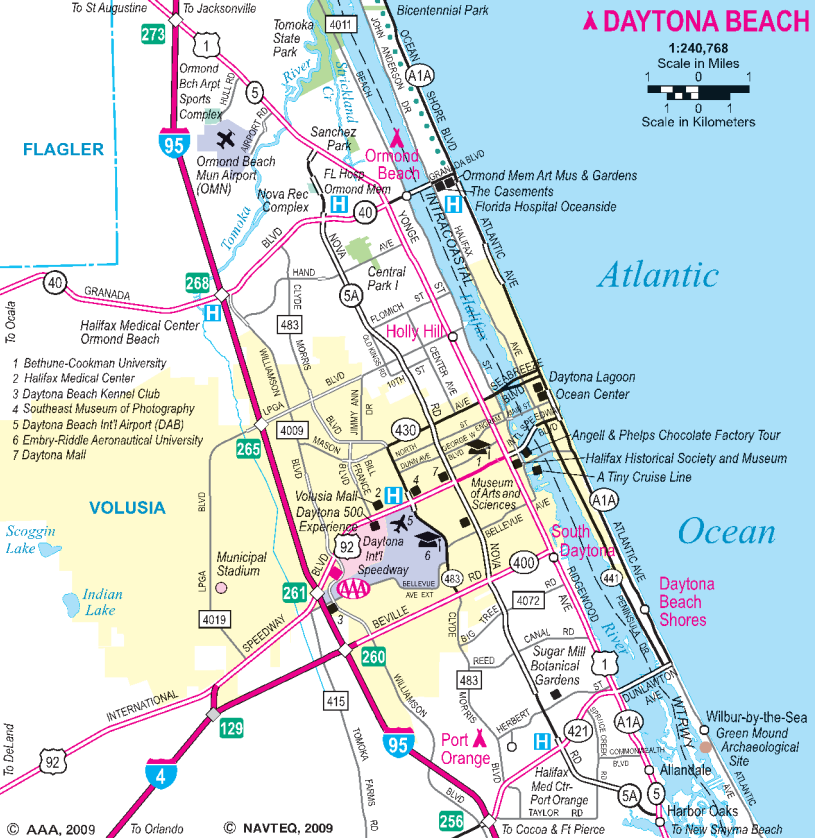

# DAYTONA BEACH

1:240,768

Scale in Miles

Scale in Kilometers

FLAGLER

VOLUSIA

Atlantic

Ocean

- 1 Bethune-Cookman University
- 2 Halifax Medical Center
- 3 Daytona Beach Kennel Club
- 4 Southeast Museum of Photography
- 5 Daytona Beach Int'l Airport (DAB)
- 6 Embry-Riddle Aeronautical University
- 7 Daytona Mall