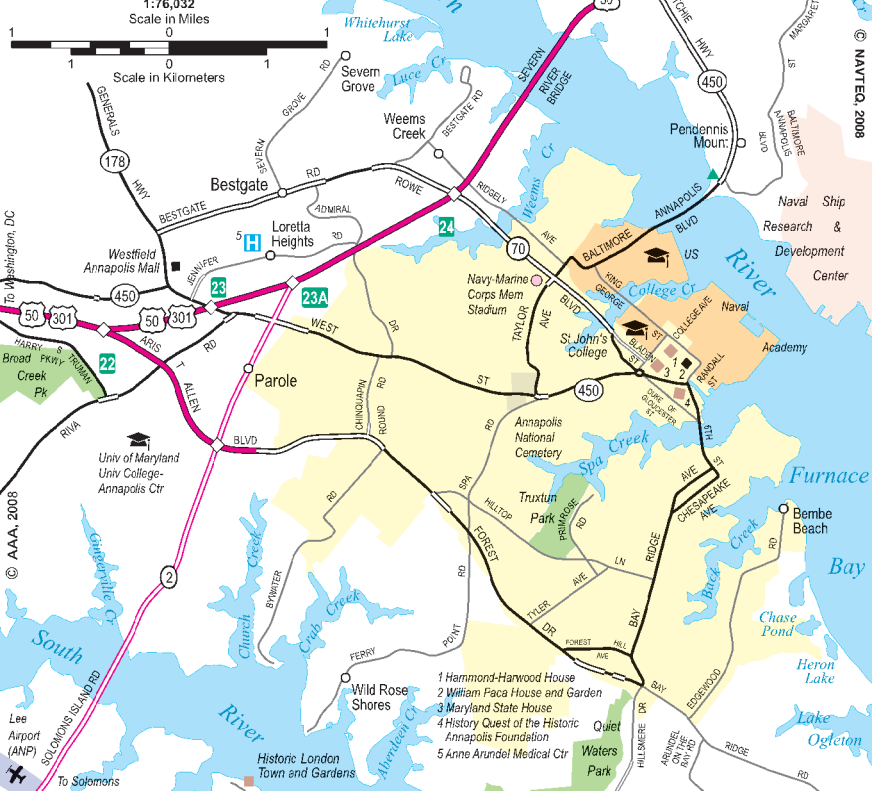

# ANNAPOLIS MARYLAND

1:76,032  
Scale in Miles

Scale in Kilometers

- 1 Hammond-Harwood House
- 2 William Paca House and Garden
- 3 Maryland State House
- 4 History Quest of the Historic Annapolis Foundation
- 5 Anne Arundel Medical Ctr