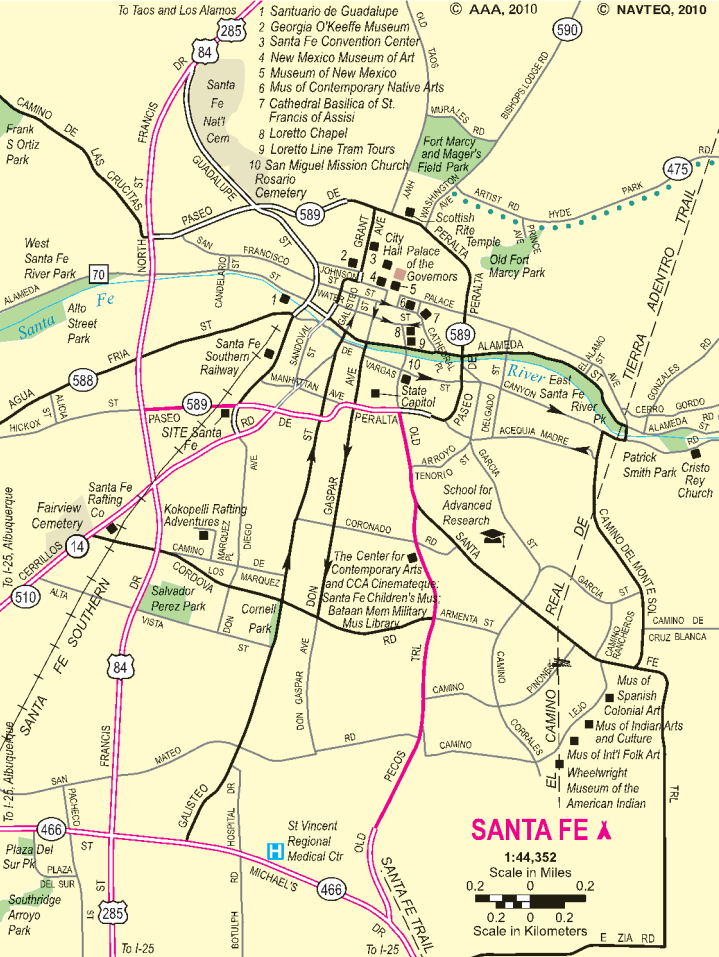

- 1 Santuario de Guadalupe
- 2 Georgia O'Keeffe Museum
- 3 Santa Fe Convention Center
- 4 New Mexico Museum of Art
- 5 Museum of New Mexico
- 6 Mus of Contemporary Native Arts
- 7 Cathedral Basilica of St. Francis of Assisi
- 8 Loretto Chapel
- 9 Loretto Line Tram Tours
- 10 San Miguel Mission Church

# SANTA FE

1:44,352

Scale in Miles

0.2 0 0.2

0.2 0 0.2

Scale in Kilometers

E ZIA RD