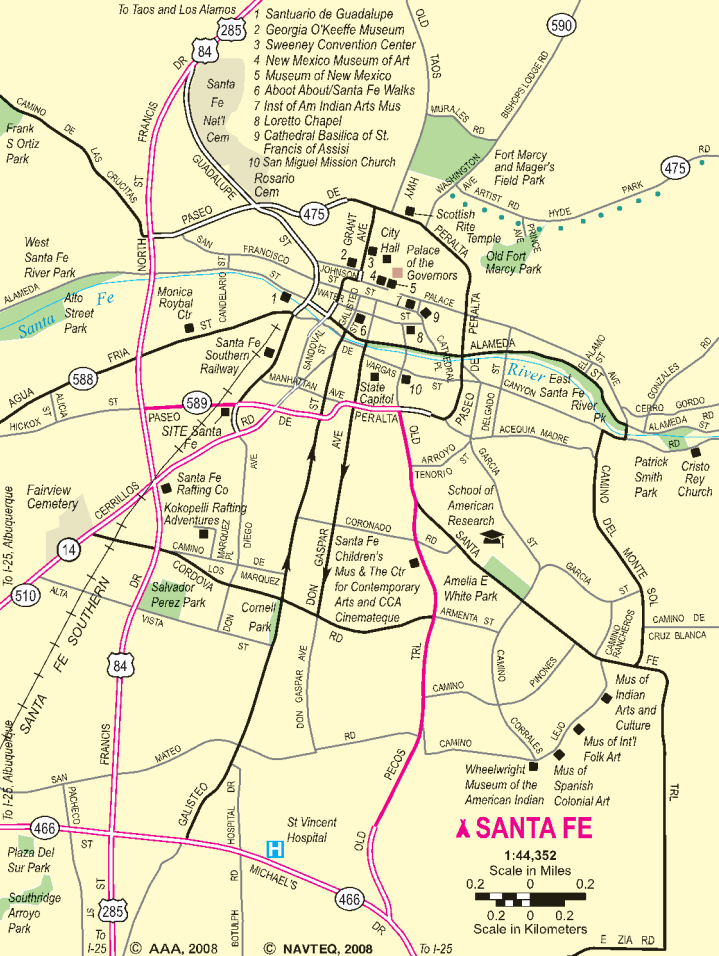

To I-25 and Los Alamos

1. 1 Santuario de Guadalupe
2. 2 Georgia O'Keeffe Museum
3. 3 Sweeney Convention Center
4. 4 New Mexico Museum of Art
5. 5 Museum of New Mexico
6. 6 About About/Santa Fe Walks
7. 7 Inst of Am Indian Arts Mus
8. 8 Loretto Chapel
9. 9 Cathedral Basilica of St. Francis of Assisi
10. 10 San Miguel Mission Church

Rosario Cem

Fort Mercy and Mager's Field Park

Scottish Rite Temple

City Hall

Palace of the Governors

Palace

Santa Fe Southern Railway

Santa Fe Rafting Co

Kokopelli Rafting Adventures

Salvador Perez Park

Cornell Park

Amelia E White Park

School of American Research

Patrick Smith Park

Cristo Rey Church

Mus of Indian Arts and Culture

Mus of Int'l Folk Art

Wheelwright Mus of Museum of the American Indian

Mus of Spanish Colonial Art

St Vincent Hospital

Plaza Del Sur Park

Southridge Arroyo Park

▲ SANTA FE

1:44,352

Scale in Miles

Scale in Kilometers

© AAA, 2008

© NAVTEQ, 2008

To I-25

E ZIA RD